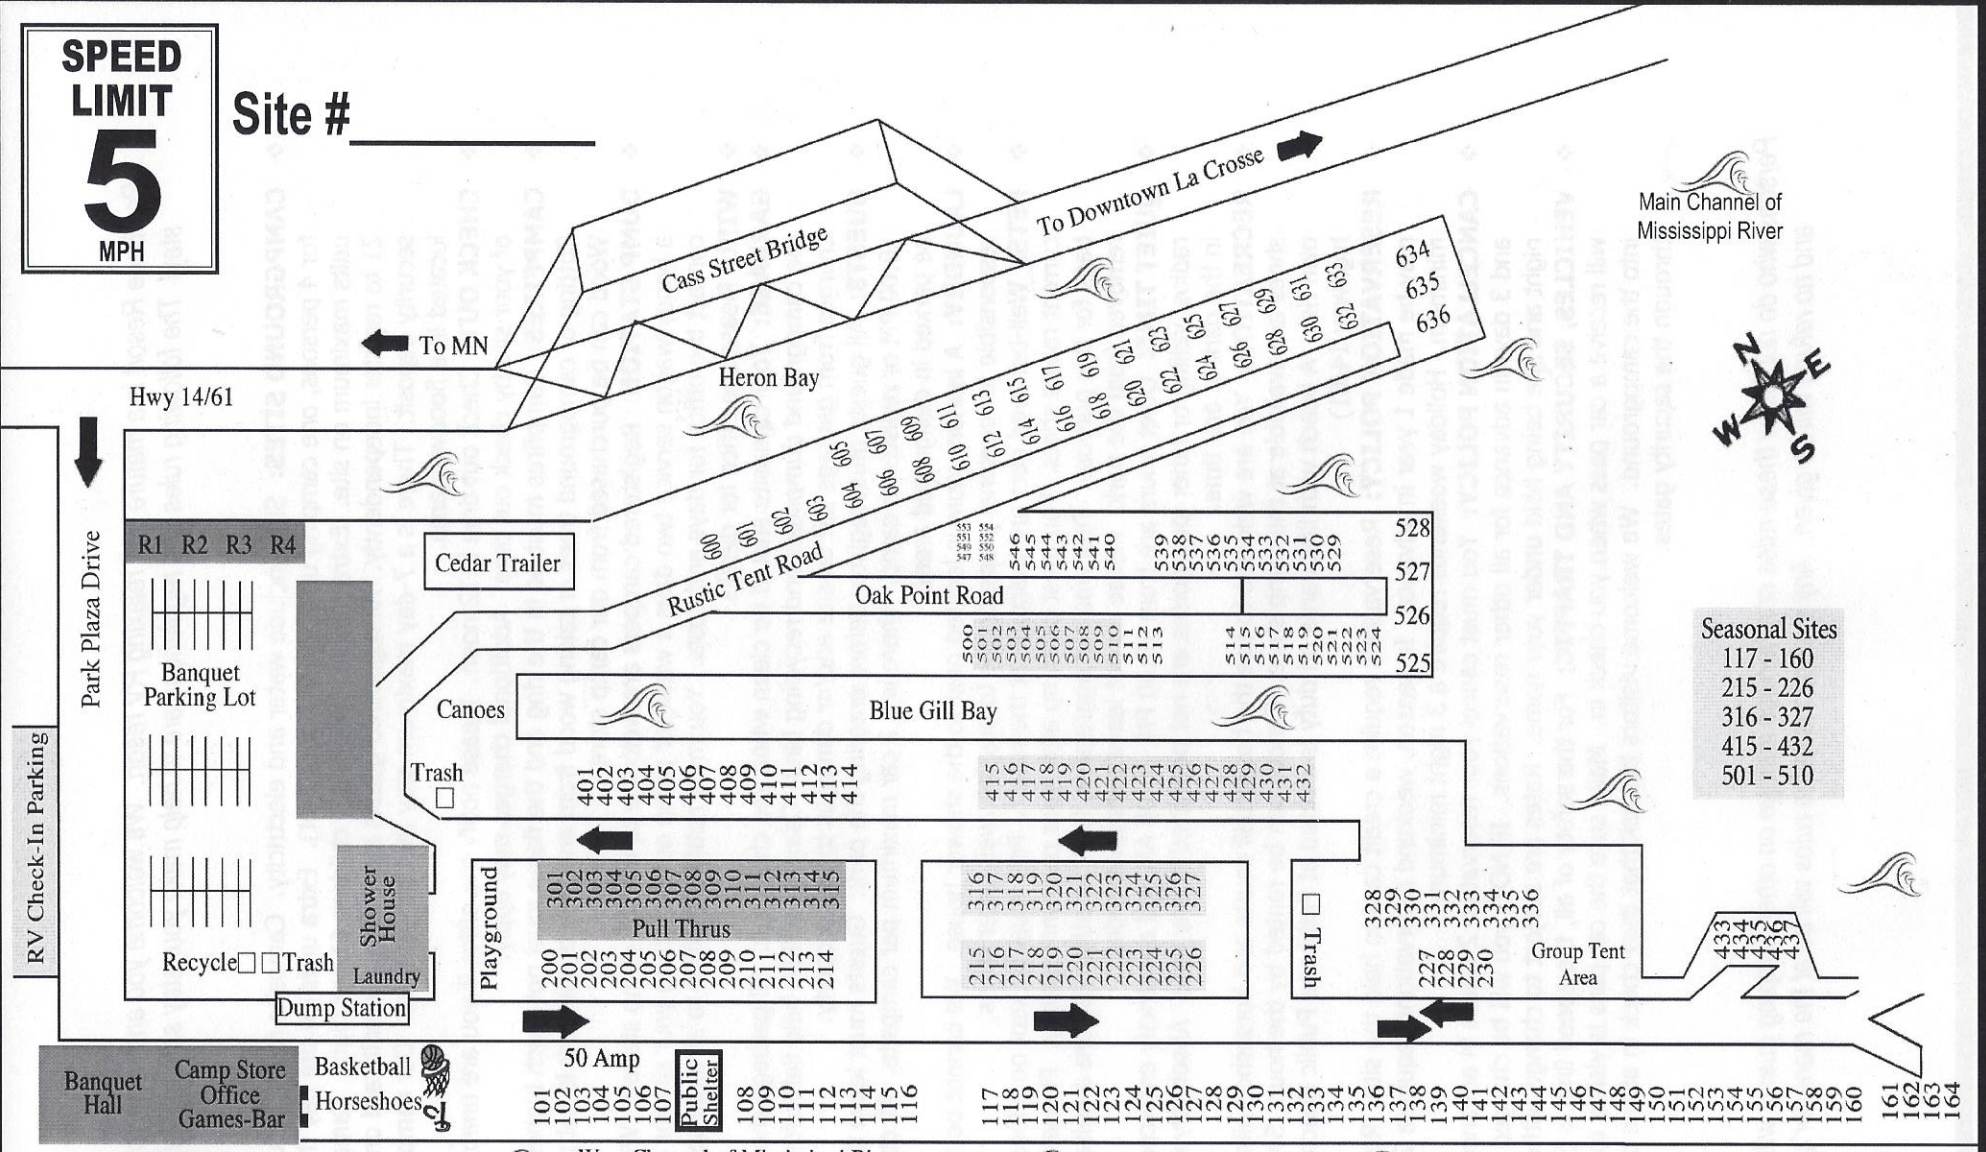

SPEED LIMIT
5
MPH

Site # _____

Main Channel of Mississippi River

Seasonal Sites
117 - 160
215 - 226
316 - 327
415 - 432
501 - 510

333 Park Plaza Drive • La Crosse, Wisconsin 54601
La Crosse County • Phone 1-800-Pettibone (1-800-738-8426)
in La Crosse 782-5858 • www.pettiboneresort.com